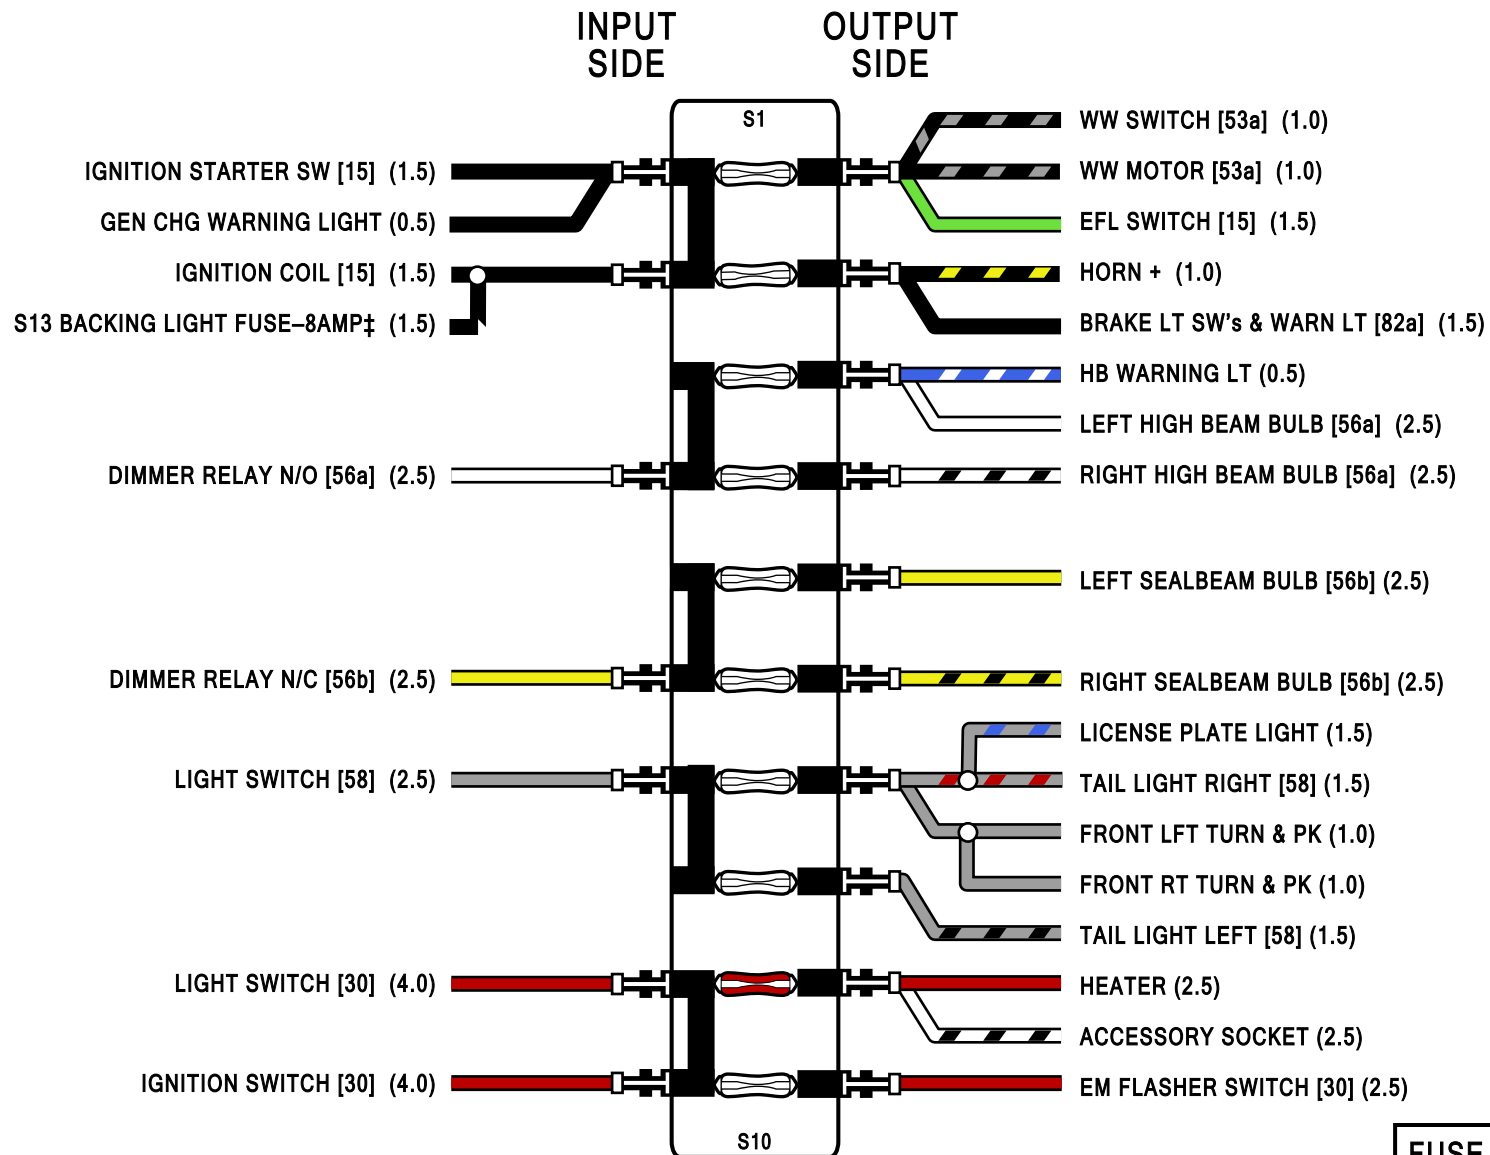

# VW Model 181 Fuse Block Detail

APRIL 1973 - NORTH AMERICAN VERSION

(#. #) INDICATES WIRE SIZE IN MM<sup>2</sup>  
 [##] INDICATES TERMINAL NUMBER

FUSE	RATING	COLOR
S1 - S8	8 AMPS	WHITE
S9*	16 AMPS	RED
S10	8 AMPS	WHITE

\* REQUIRED FOR HEATER  
 ‡ INLINE FUSE HOLDER IN ENGINE COMPARTMENT