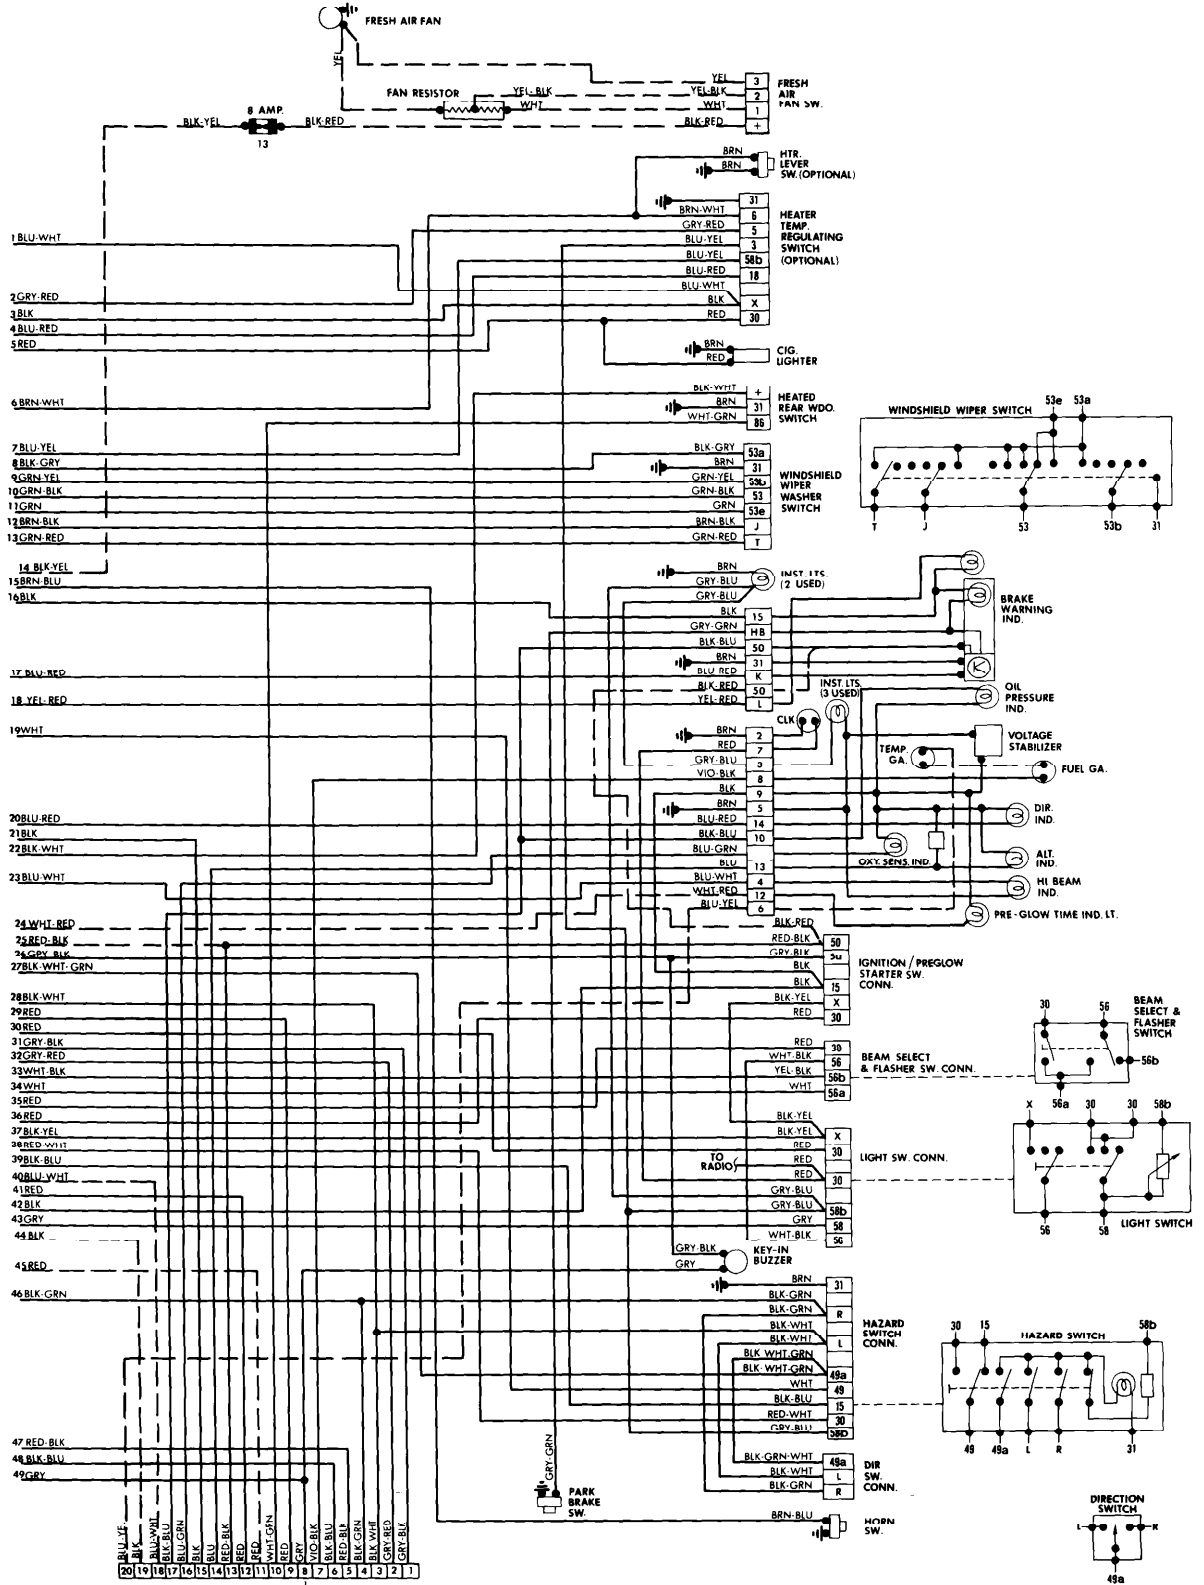

1982 Volkswagen VANAGON & VANAGON DIESEL

FRONT COMPARTMENT & FUSE BLOCK

1982 Volkswagen

4-237

VANAGON & VANAGON DIESEL (Cont.)

FRONT COMPARTMENT & UNDERDASH

1982 Volkswagen

VANAGON & VANAGON DIESEL (Cont.)

UNDERDASH & INSTRUMENT PANEL

1982 Volkswagen

VANAGON & VANAGON DIESEL

ENGINE COMPARTMENT & REAR COMPARTMENT