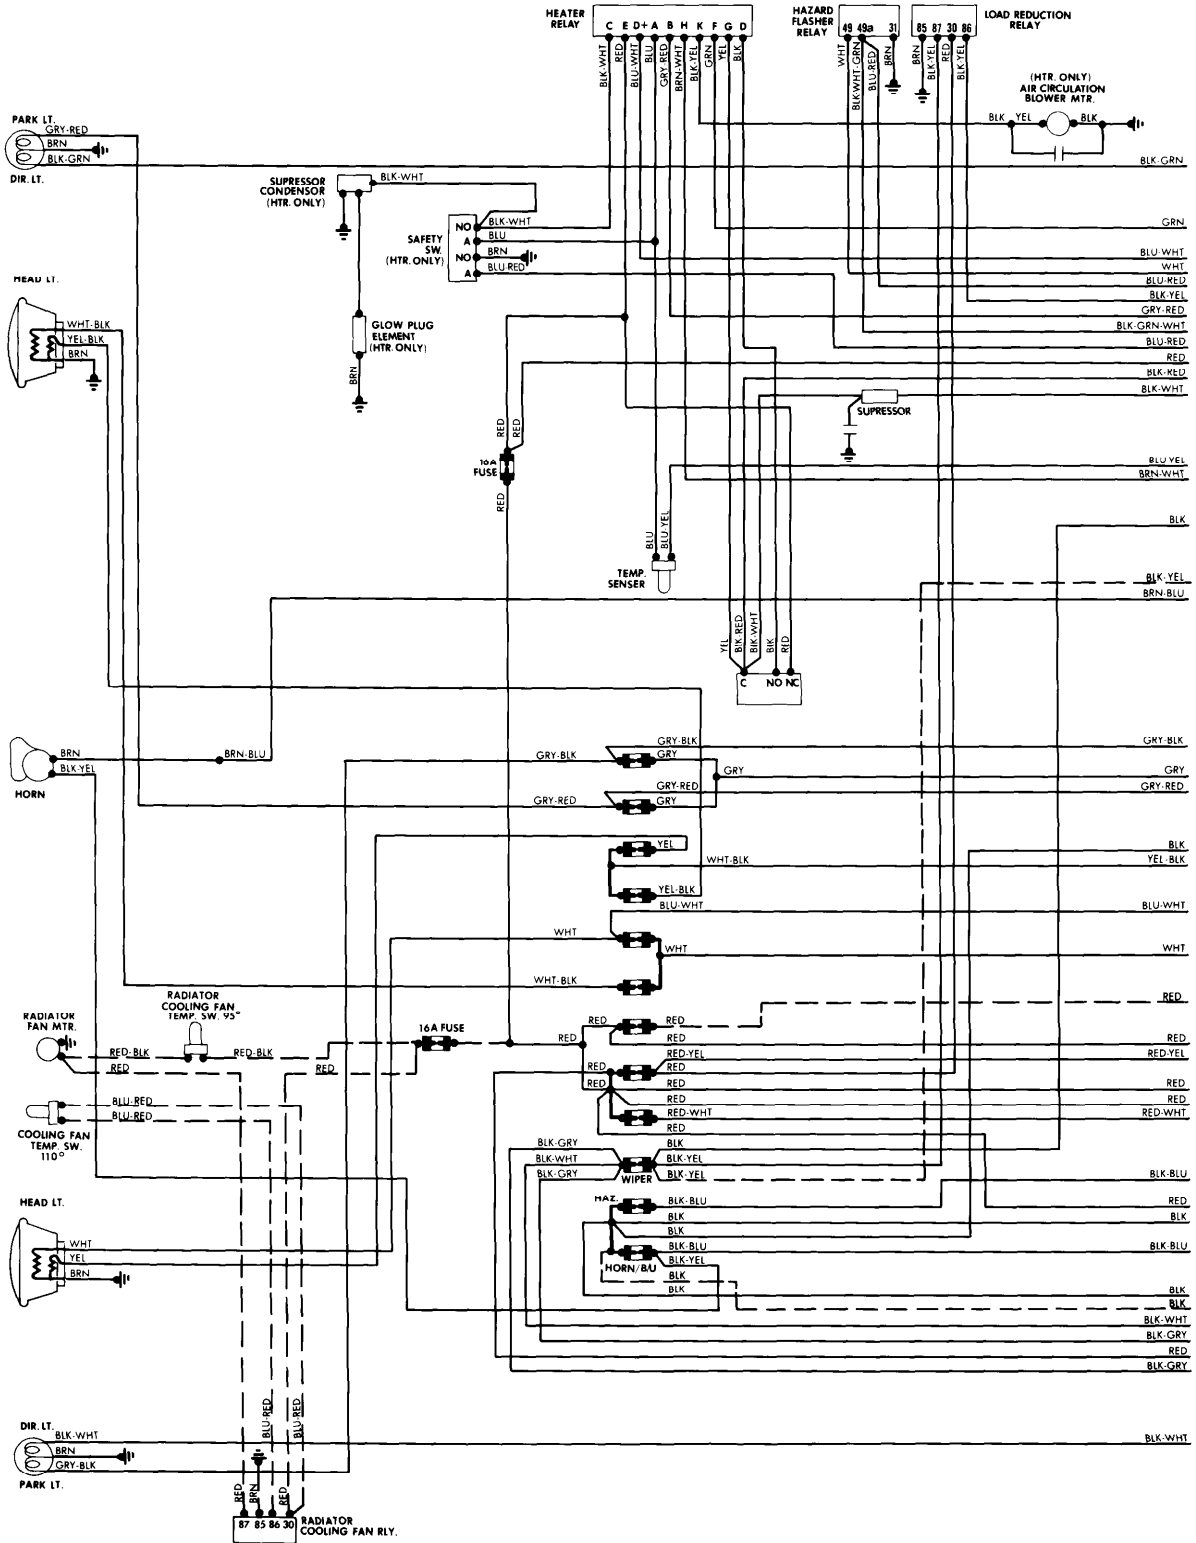

1982 Volkswagen VANAGON & VANAGON DIESEL

FRONT COMPARTMENT & FUSE BLOCK

1982 Volkswagen

4-237

VANAGON & VANAGON DIESEL (Cont.)

FRONT COMPARTMENT & UNDERDASH

1982 Volkswagen

VANAGON & VANAGON DIESEL (Cont.)

UNDERDASH & INSTRUMENT PANEL

1982 Volkswagen

VANAGON & VANAGON DIESEL

ENGINE COMPARTMENT & REAR COMPARTMENT