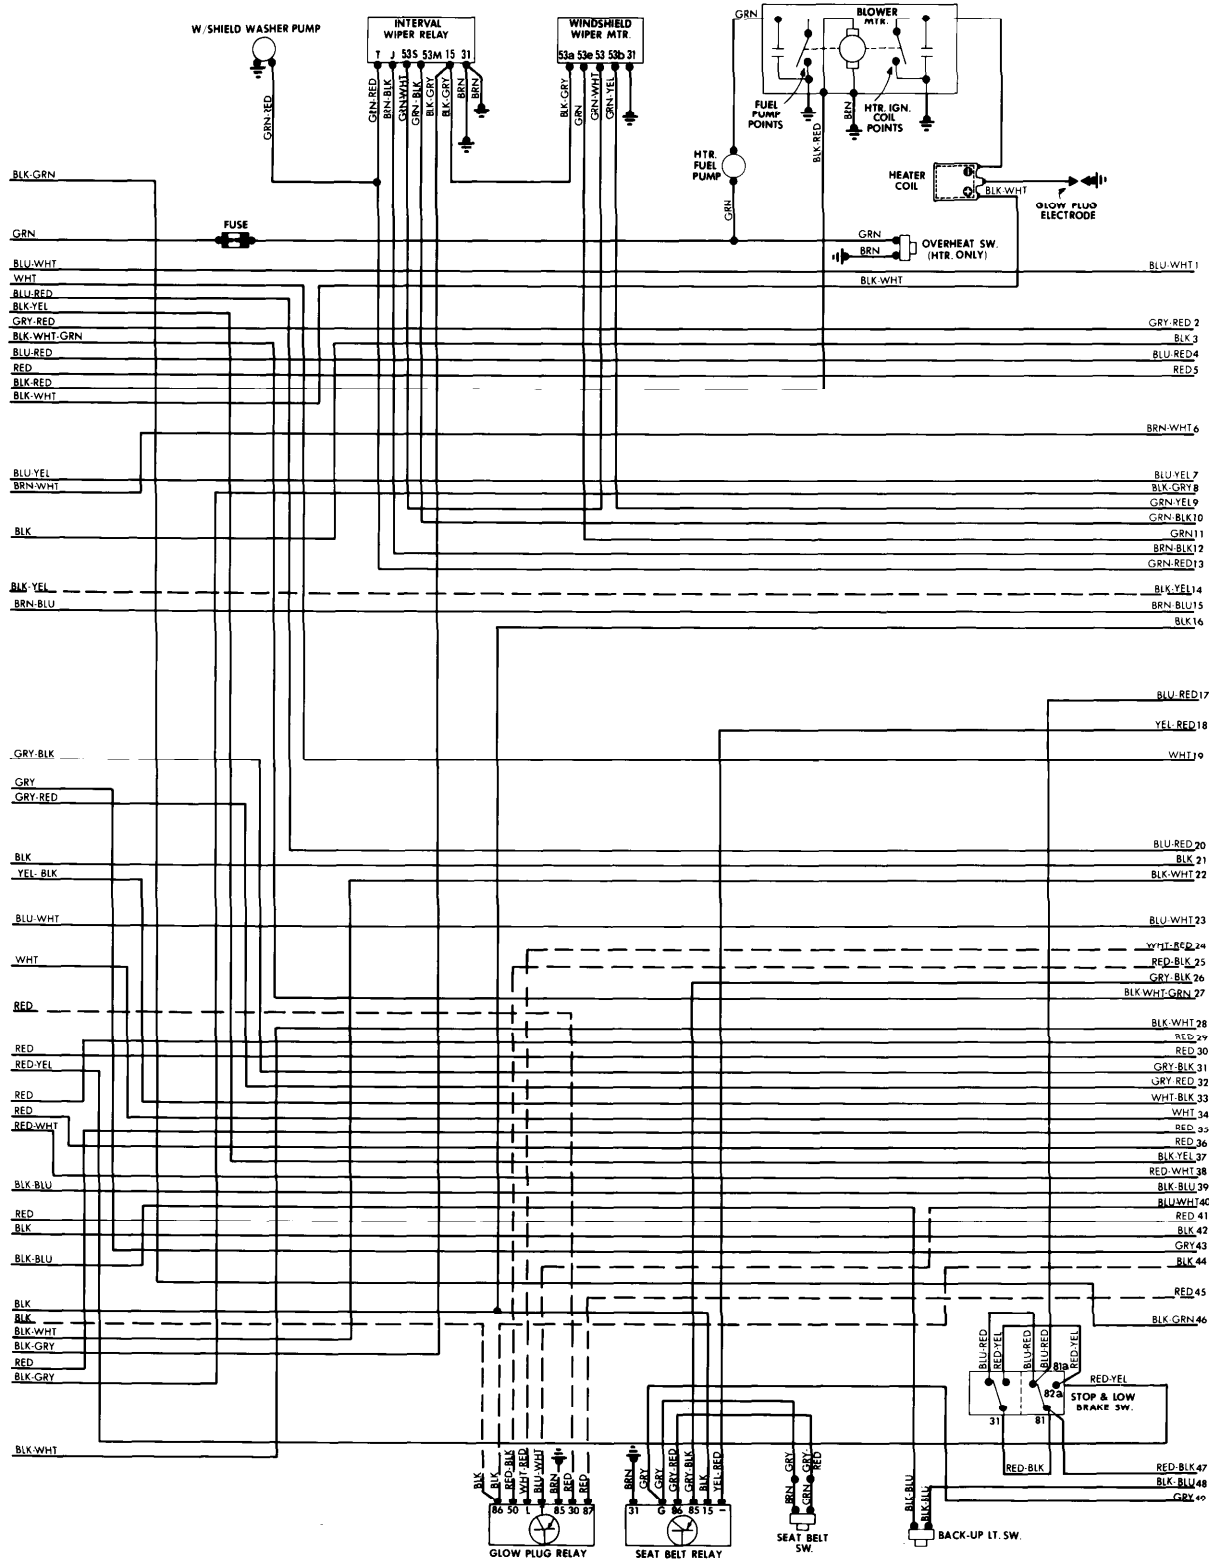

1982 Volkswagen VANAGON & VANAGON DIESEL

FRONT COMPARTMENT & FUSE BLOCK

1982 Volkswagen

4-237

VANAGON & VANAGON DIESEL (Cont.)

FRONT COMPARTMENT & UNDERDASH

1982 Volkswagen

VANAGON & VANAGON DIESEL (Cont.)

UNDERDASH & INSTRUMENT PANEL

1982 Volkswagen

VANAGON & VANAGON DIESEL

ENGINE COMPARTMENT & REAR COMPARTMENT