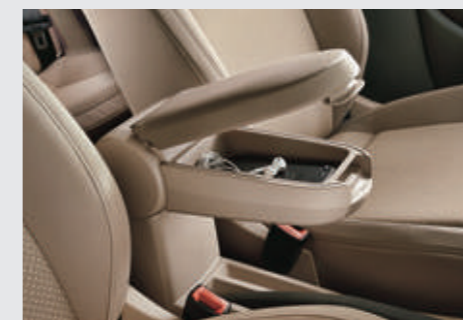

Front Armrest (Desert Beige)
Part No. 6RF0611230QF