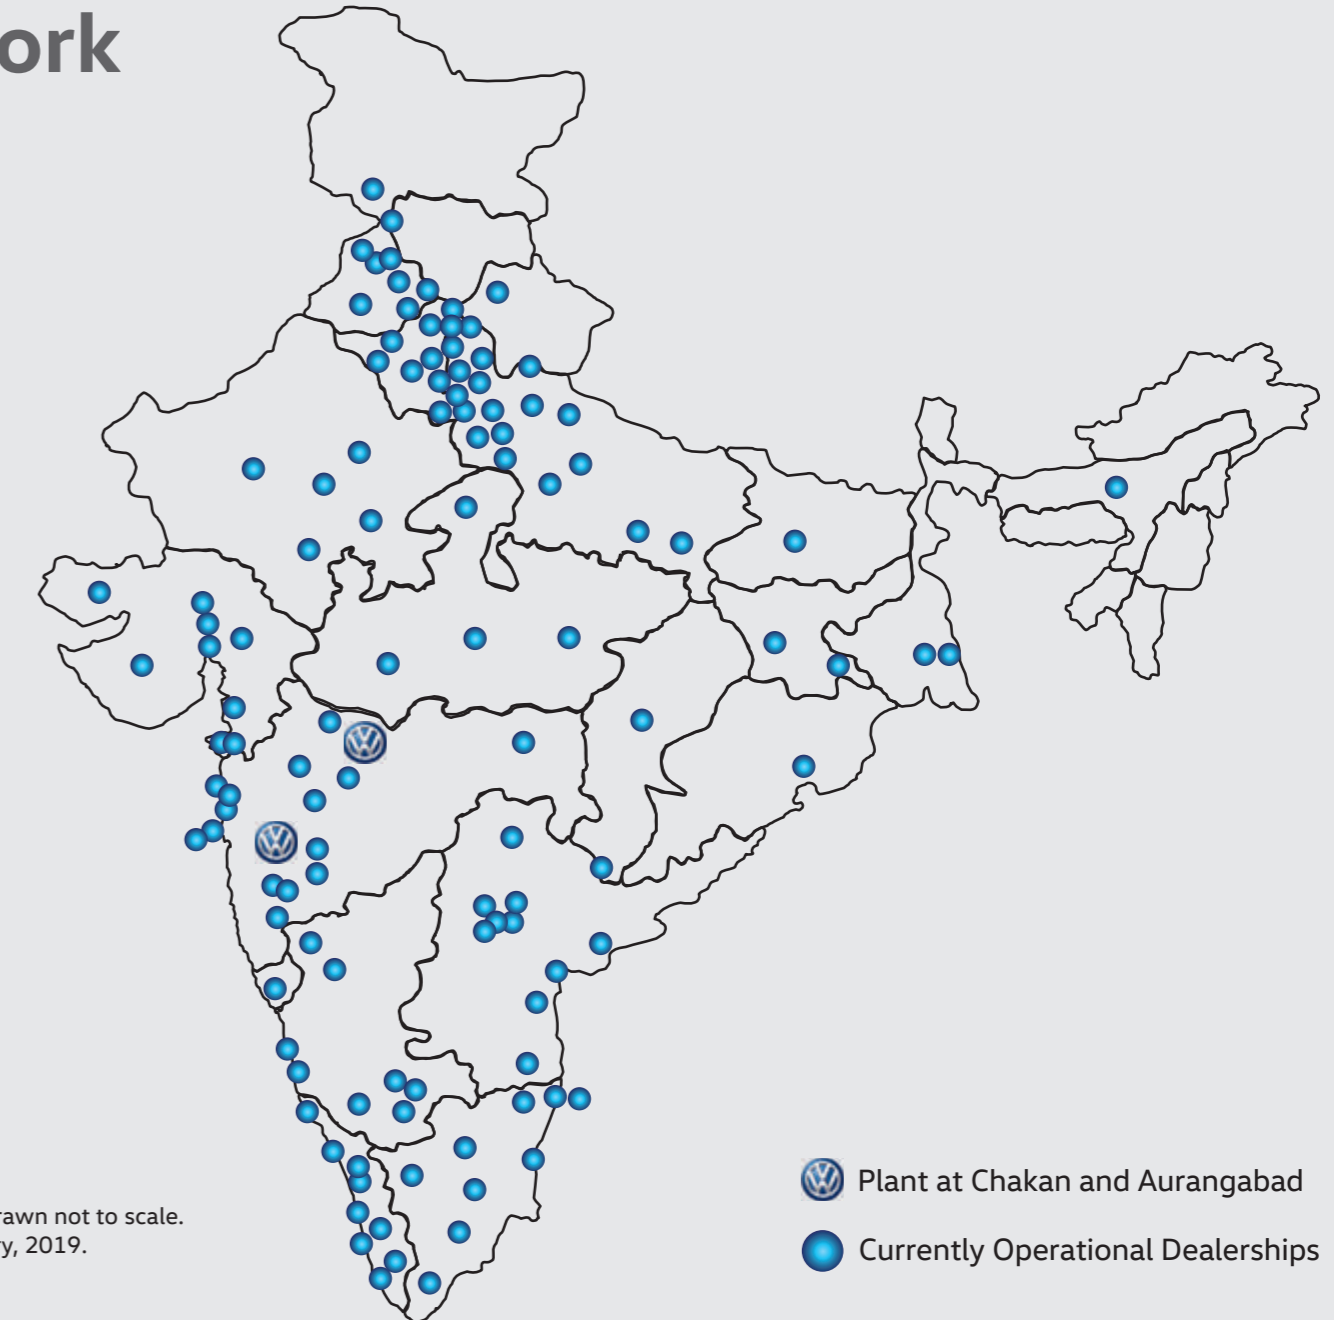

Dealer Network

Disclaimer: Map drawn not to scale. Updated till January, 2019.

-  Plant at Chakan and Aurangabad
-  Currently Operational Dealerships

The Volkswagen Ameo

Volkswagen Group Sales India Private Limited