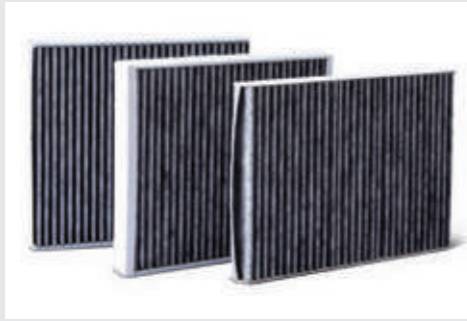

Carbon Activated Cabin Air Filter (AC)
Filters Bacteria, Noxious Gas, Dust,
Pollen and Odour
Part No. 6RG091700