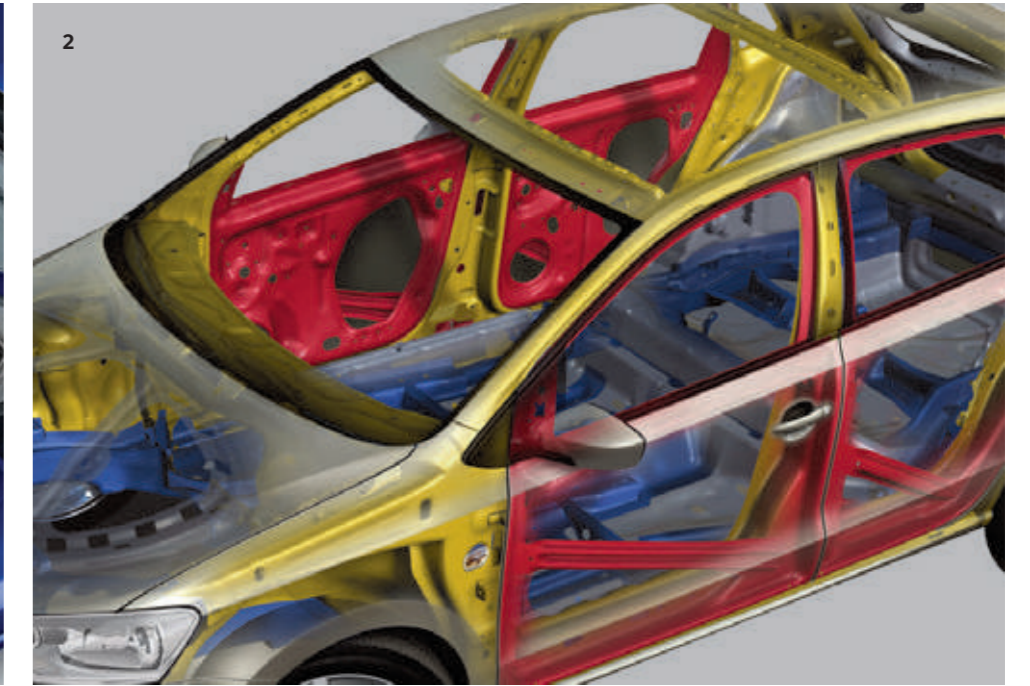

And you can wave those parking woes goodbye, as the Reverse Parking Camera¹ and Rear Parking Sensor² give you the assured confidence to park in any tight spot. Go ahead, control it all, right from your seat. It's the kind of power you could get used to having.

- Cruise Control¹, which makes every trip a breeze as you sit back and relax on a comfortable, steady speed
- The intelligent Rain Sensors² that automatically signal the wipers in case of a sudden downpour
- Climatronic³ Air-conditioning also lets you set a cool, comfy temperature inside, no matter what season of the year it is
- The Auto-dimming Interior Rear-view Mirror⁴, to tackle headlight glares from cars behind you, for uninterrupted visibility on the road
- Remote-controlled Windows for added convenience and Pinch Guard for added safety