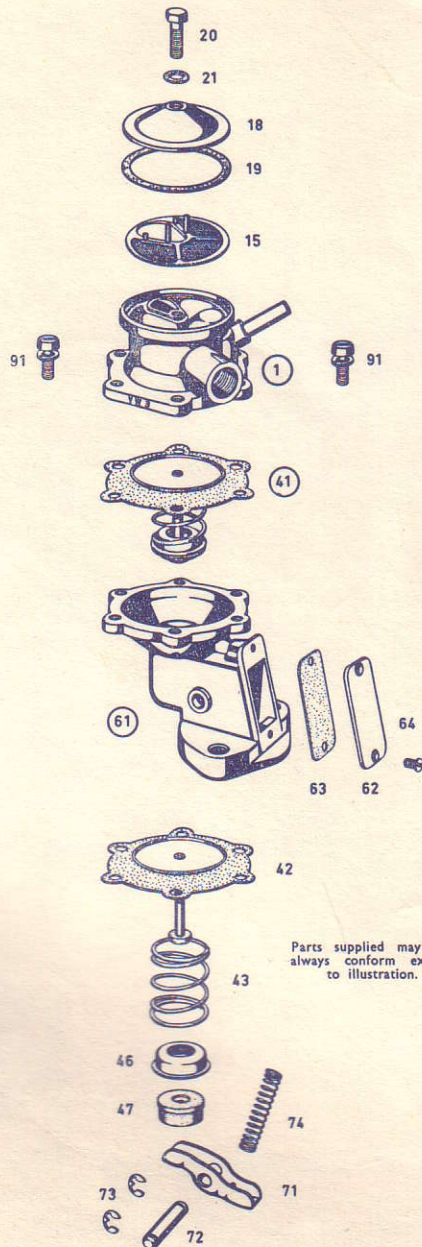

## SERVICE PARTS LIST

REF.	DESCRIPTION	PART No.
1	COVER ASSEMBLY	PZK5576
15	SCREEN - FILTER	PK17660
18	CAP - COVER	PK10931
19	GASKET - COVER CAP	PK17629
20	SCREW - COVER CAP	PK10936
21	WASHER - COVER CAP SCREW	PK10937
41	DIAPHRAGM & ROD ASSEMBLED W/- SPRING, SPRING SEAT & PULL ROD SEAL	PZK5366
42	DIAPHRAGM & ROD	PZK5268
43	SPRING - DIAPHRAGM	PK16998/2.6
46	SEAT - DIAPHRAGM SPRING	PK16126
47	SEAL - PULL ROD	PK16660
61	BODY - FUEL PUMP	PK16562
62	PLATE - COVER	PK19157
63	GASKET - COVER PLATE	PK16657
64	SCREW - COVER PLATE (2 OFF)	PK18871
71	LEVER - PUMP	PK18149
72	PIN - PUMP LEVER	PK17163
73	CIRCLIP - LEVER PIN (2 OFF)	PK17162
74	SPRING - PUMP LEVER	PK17630
91	SCREW & LOCKWASHER ASSY. - COVER (6 OFF)	PZK5096

SERVICE PARTS LIST PE 15506		
REF.	DESCRIPTION	PART No.
1	COVER ASSEMBLY .....	PZK7011
11	SCREW & LOCKWASHER ASSY. (4 OFF) ..	PZK7014
12	COVER - FUEL NON RETURN VALVE ..	PK21017
13	SPRING - FUEL NON RETURN VALVE ..	PK19629
14	MEMBRANE - FUEL NON RETURN VALVE .....	PZK7012
15	SCREEN - FILTER .....	PK16965
23	PLUG - FILTER .....	PK16966
24	WASHER - FILTER PLUG .....	PK16967
41	DIAPHRAGM, SPRING & SEAL ASSY. ..	PZK5366
61	BODY - FUEL PUMP .....	PK16562
62	PLATE - COVER .....	PK19157
63	GASKET - COVER PLATE .....	PK16657
64	SCREW - COVER PLATE (2 OFF) .....	PK18871
71	LEVER - PUMP .....	PK18149
72	PIN - PUMP LEVER .....	PK17163
73	CIRCLIP - LEVER PIN (2 OFF) .....	PK17162
74	SPRING - PUMP LEVER .....	PK17630
91	SCREW & LOCKWASHER ASSY. - COVER (6 OFF) .....	PZK5096
<u>PARTS NOT ILLUSTRATED</u>		
	REPAIR KIT .....	PK4
	*DIAPHRAGM & ROD .....	PZK5268
	*SEAL - DIAPHRAGM ROD .....	PK16660
	*SPRING - DIAPHRAGM .....	PK16998/2.6
* Component Parts of Item 41.		