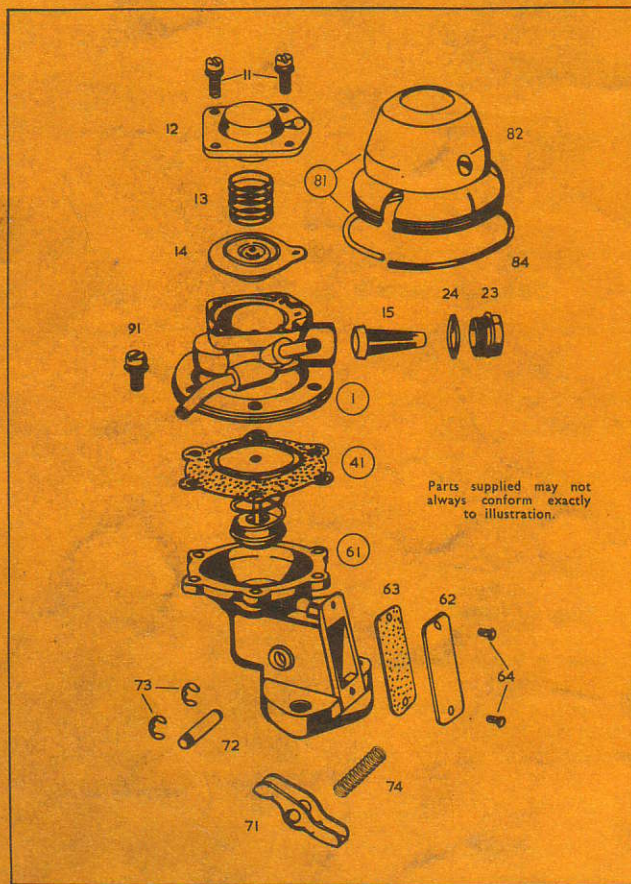

FUEL PUMPS VOLKSWAGEN

SERVICE PARTS LIST PE 15505		
REF.	DESCRIPTION	PART No.
1	COVER ASSEMBLY	PZK7011
11	SCREW & LOCKWASHER ASSY. (4 OFF) ..	PZK7014
12	COVER - FUEL NON RETURN VALVE ..	PK21017
13	SPRING - FUEL NON RETURN VALVE ..	PK19629
14	MEMBRANE - FUEL NON RETURN VALVE	PZK7012
15	SCREEN - FILTER	PK16965
23	PLUG - FILTER	PK16966
24	WASHER - FILTER PLUG	PK16967
41	DIAPHRAGM, SPRING & SEAL ASSY. ..	PZK5366
61	BODY - FUEL PUMP	PK16562
62	PLATE - COVER	PK19157
63	GASKET - COVER PLATE	PK16657
64	SCREW - COVER PLATE (2 OFF)	PK18871
71	LEVER - PUMP	PK18149
72	PIN - PUMP LEVER	PK17163
73	CIRCLIP - LEVER PIN (2 OFF)	PK17162
74	SPRING - PUMP LEVER	PK17630
81	HEAT SHIELD & CIRCLIP ASSY.	PZK7034
82	HEAT SHIELD	PK21018
84	CIRCLIP - HEAT SHIELD	PK17861
91	SCREW & LOCKWASHER ASSY. - COVER (6 OFF)	PZK5096
<u>PARTS NOT ILLUSTRATED</u>		
	REPAIR KIT	PK5
	*DIAPHRAGM & ROD	PK5268
	*SEAL - DIAPHRAGM ROD	PK16660
	*SPRING - DIAPHRAGM	PK16998/3.6
* Component Parts of Item 41.