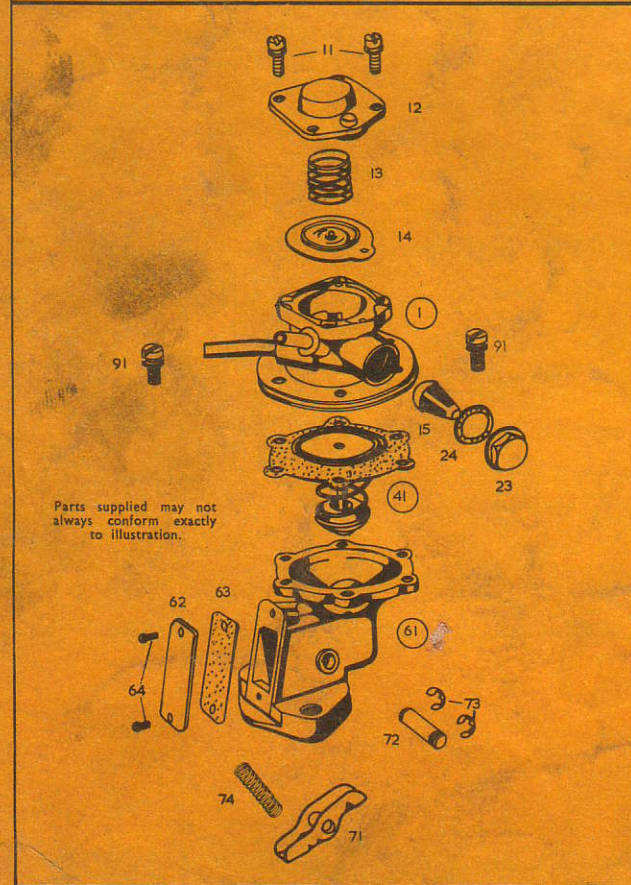

## SERVICE PARTS LIST

REF.	DESCRIPTION	PART No.
1	COVER ASSEMBLY	PZK5576
15	SCREEN - FILTER	PK17660
18	CAP - COVER	PK10931
19	GASKET - COVER CAP	PK17629
20	SCREW - COVER CAP	PK10936
21	WASHER - COVER CAP SCREW	PK10937
41	DIAPHRAGM & ROD ASSEMBLED W/- SPRING, SPRING SEAT & PULL ROD SEAL	PZK5366
42	DIAPHRAGM & ROD	PZK5268
43	SPRING - DIAPHRAGM	PK16998/2.6
46	SEAT - DIAPHRAGM SPRING	PK16126
47	SEAL - PULL ROD	PK16660
61	BODY - FUEL PUMP	PK16562
62	PLATE - COVER	PK19157
63	GASKET - COVER PLATE	PK16657
64	SCREW - COVER PLATE (2 OFF)	PK18871
71	LEVER - PUMP	PK18149
72	PIN - PUMP LEVER	PK17163
73	CIRCLIP - LEVER PIN (2 OFF)	PK17162
74	SPRING - PUMP LEVER	PK17630
91	SCREW & LOCKWASHER ASSY. - COVER (6 OFF)	PZK5096

PARTS NOT ILLUSTRATED

REPAIR KIT

PK2

# FUEL PUMPS VOLKSWAGEN

SERVICE PARTS LIST PE 15505		
REF.	DESCRIPTION	PART No.
1	COVER ASSEMBLY .....	PZK7011
11	SCREW & LOCKWASHER ASSY. (4 OFF) ..	PZK7014
12	COVER - FUEL NON RETURN VALVE ..	PK21017
13	SPRING - FUEL NON RETURN VALVE ..	PK19629
14	MEMBRANE - FUEL NON RETURN VALVE .....	PZK7012
15	SCREEN - FILTER .....	PK16965
23	PLUG - FILTER .....	PK16966
24	WASHER - FILTER PLUG .....	PK16967
41	DIAPHRAGM, SPRING & SEAL ASSY. ..	PZK5366
61	BODY - FUEL PUMP .....	PK16562
62	PLATE - COVER .....	PK19157
63	GASKET - COVER PLATE .....	PK16657
64	SCREW - COVER PLATE (2 OFF) .....	PK18871
71	LEVER - PUMP .....	PK18149
72	PIN - PUMP LEVER .....	PK17163
73	CIRCLIP - LEVER PIN (2 OFF) .....	PK17162
74	SPRING - PUMP LEVER .....	PK17630
81	HEAT SHIELD & CIRCLIP ASSY. ....	PZK7034
82	HEAT SHIELD .....	PK21018
84	CIRCLIP - HEAT SHIELD .....	PK17861
91	SCREW & LOCKWASHER ASSY. - COVER (6 OFF) .....	PZK5096
<u>PARTS NOT ILLUSTRATED</u>		
	REPAIR KIT .....	PK5
	*DIAPHRAGM & ROD .....	PK5268
	*SEAL - DIAPHRAGM ROD .....	PK16660
	*SPRING - DIAPHRAGM .....	PK16998/3.6
* Component Parts of Item 41.		